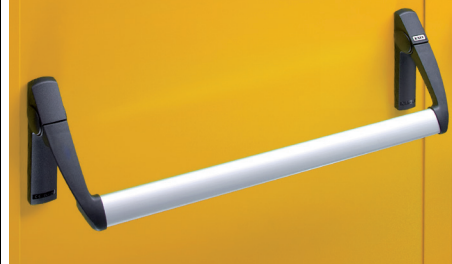

Stainless steel version

Black nylon version