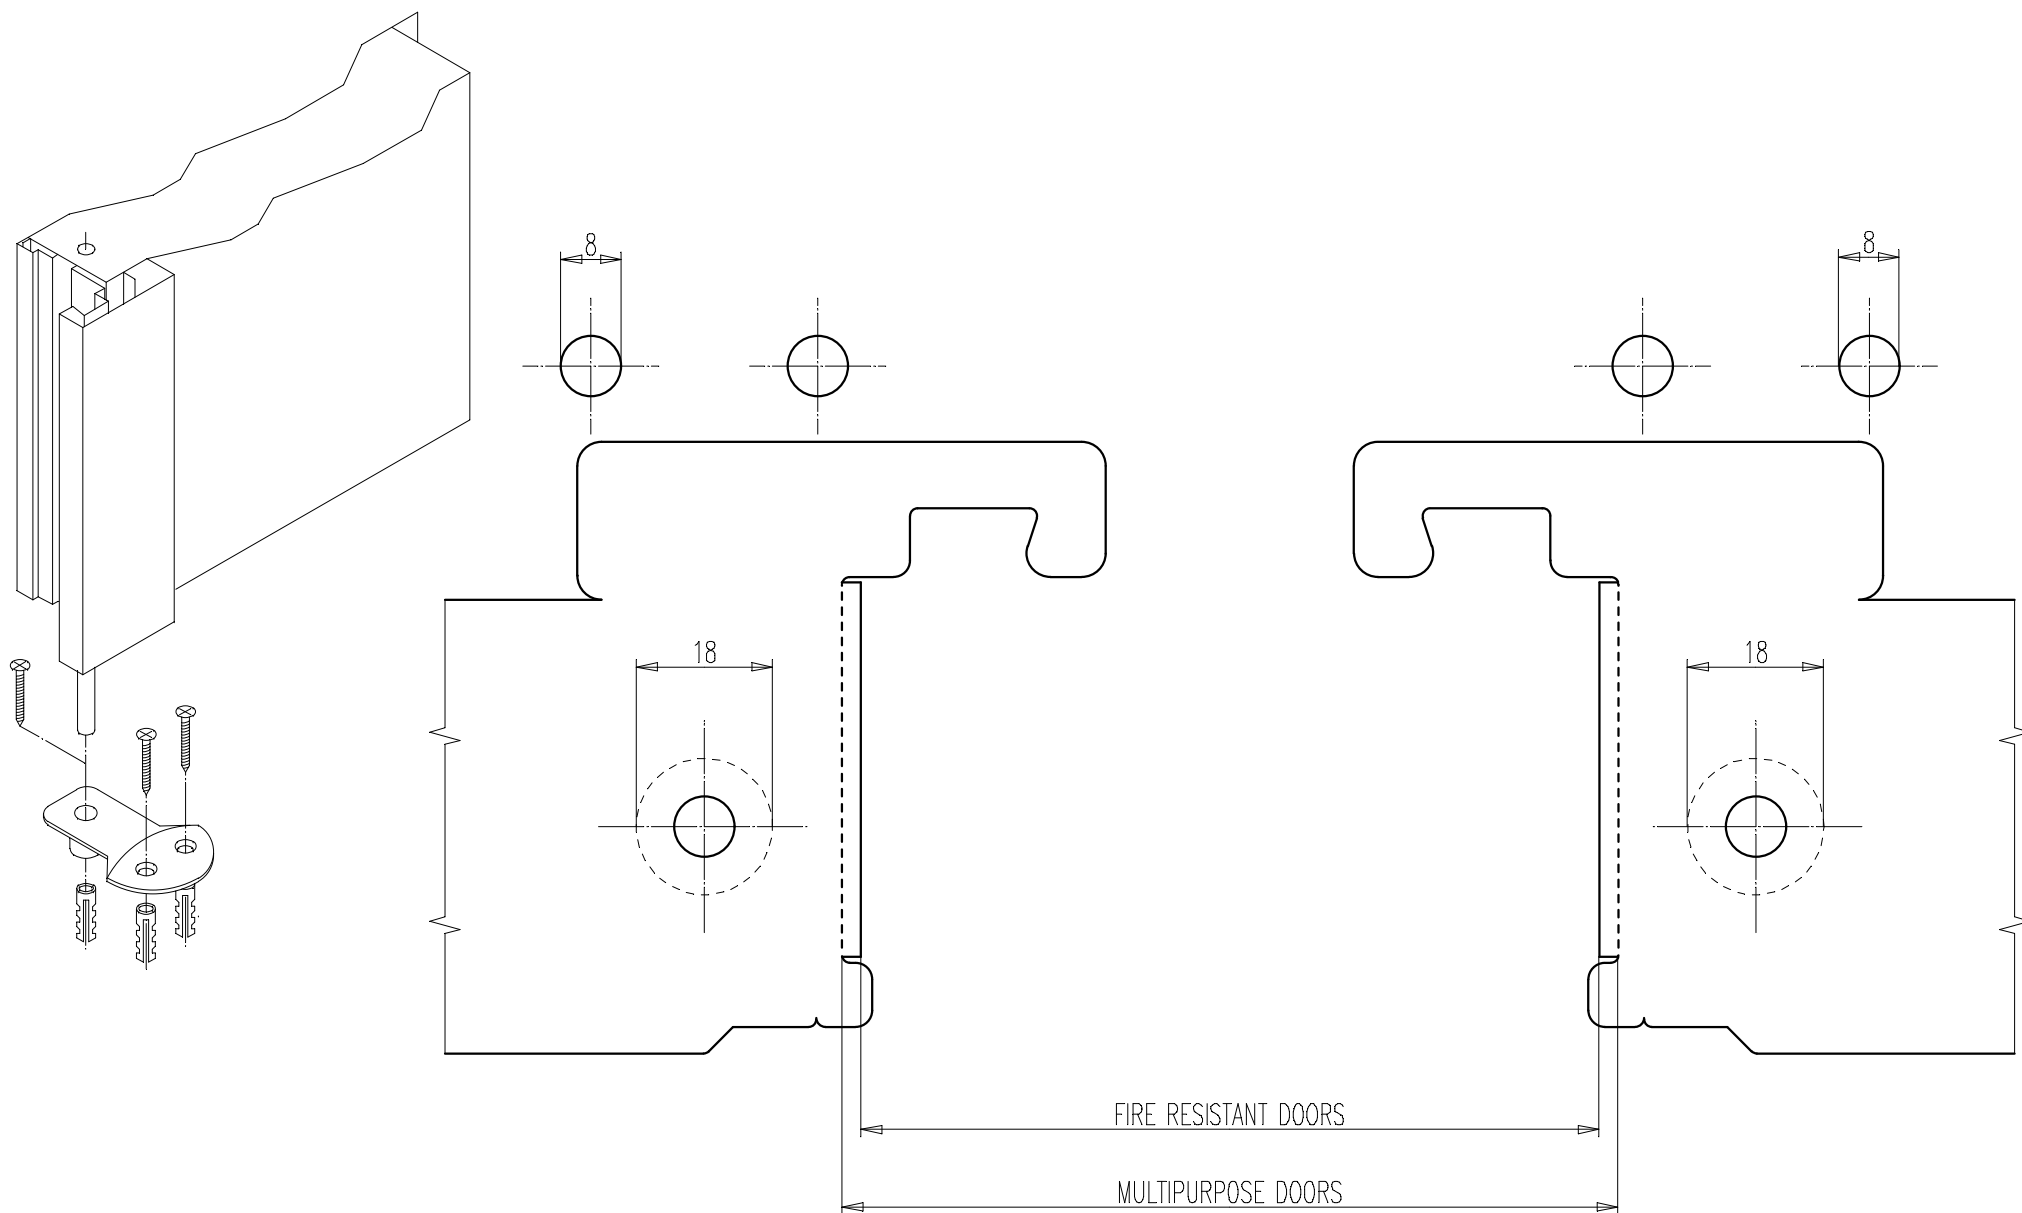

Drill plan for fastening catch set to floor –
Double leaf PROGET door

NINZ s.p.a.
Corso Trento, 2/A
I-38061 ALA (TN) / ITALIA

A015-GB
5001114/2 - 06/07

Catch set – Double leaf PROGET door

Number of pieces	Description
1	Assemble instruction
1	Catch set
3	Wood-screw $\varnothing 6$ x 45
3	Expansion-screw $\varnothing 8$ x 40