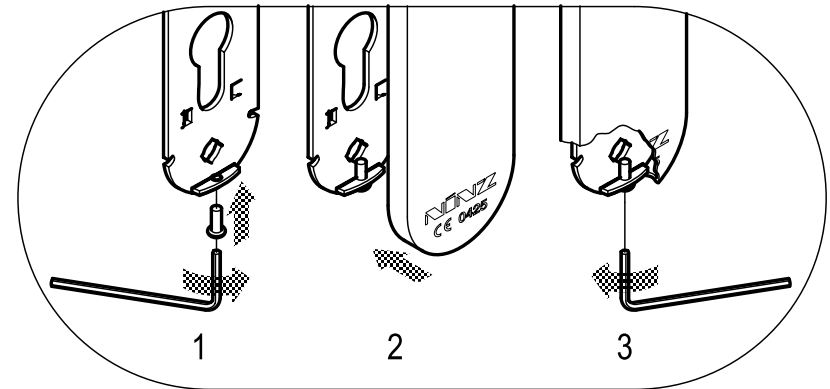

Proget - Univer

	S = 60mm	S = 50mm
Z =	-	10 mm

	A200
	5001305 - 09/15
	M14X

Rever