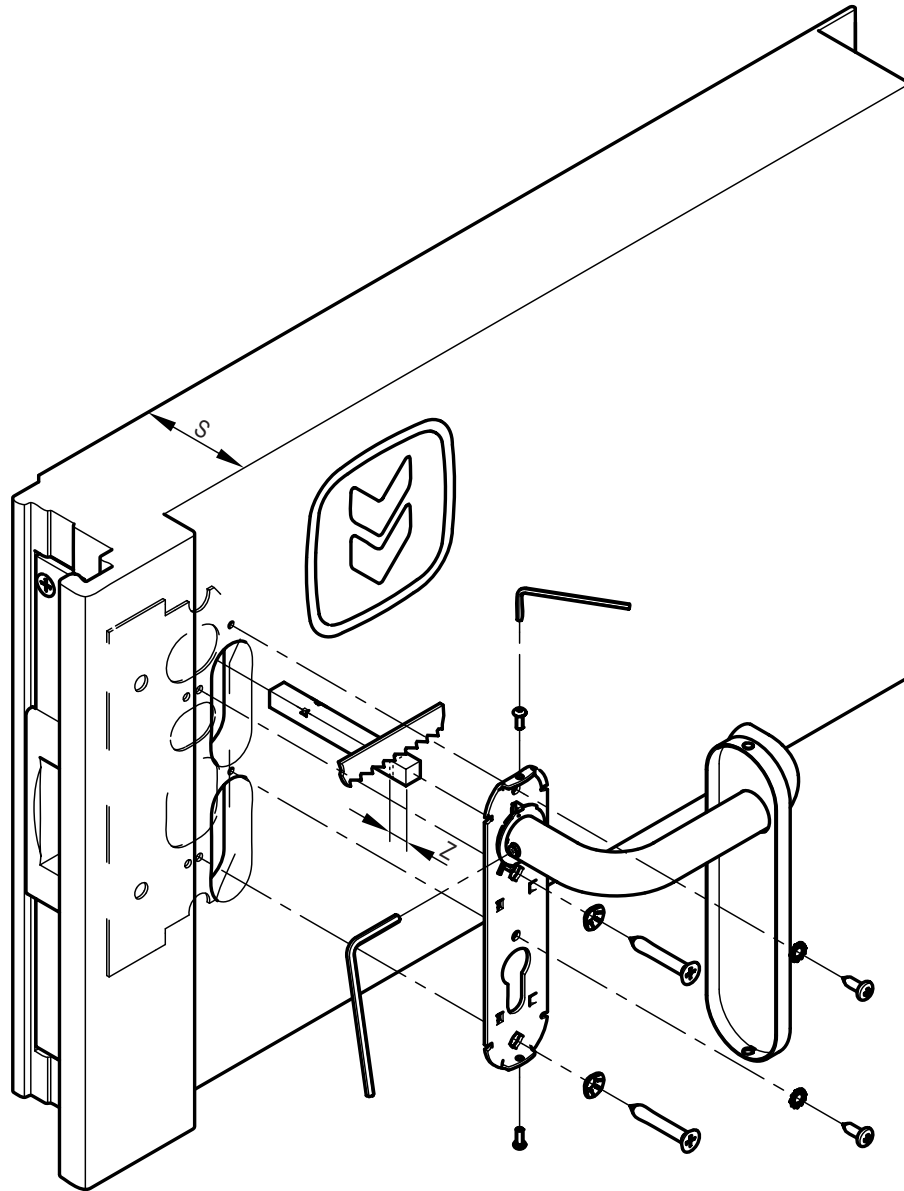

Proget - Univer

	S = 60mm	S = 50mm
Z =	-	10 mm

	A200
	5001305 - 09/15
	M14X

Rever